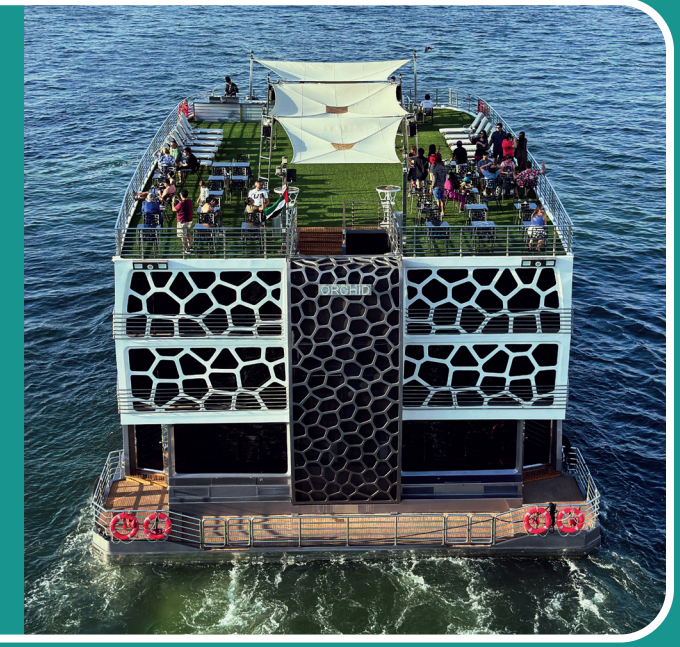

DUTCH ORIENTAL

ORCHID SUPERYACHT

CATEGORY	NAME	LENGTH	CAPACITY	BEDROOM
SUPERYACHT	ORCHID	90 FT / 28 M	250 TOP DECK 93 OVERNIGHT	31

Built year - 2024
Length - 90 ft / 28 m
31 bedrooms

Guest capacity - 250 top deck
93 overnight guests
5 decks