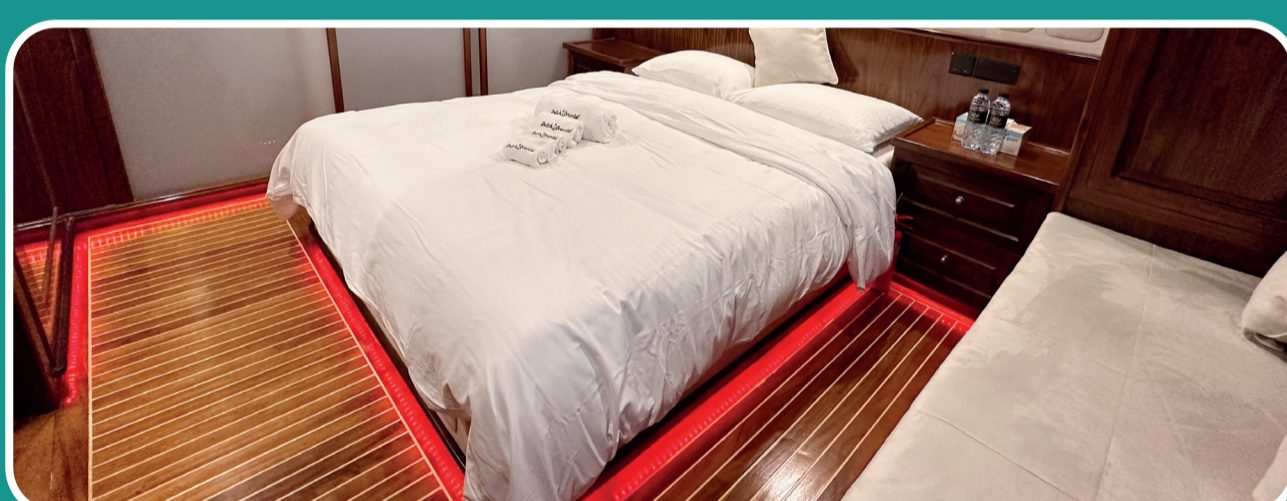

DUTCH ORIENTAL

APOLLO SUPERYACHT

CATEGORY	NAME	LENGTH	CAPACITY	BEDROOM
SUPERYACHT	APOLLO	85 FT / 26 M	45	3

Built year - 2022
 Length - 85 ft / 26 m
 Integrated sound system

Guest capacity - 45
 Pool
 Large flybridge